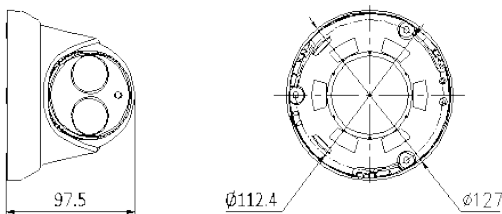

### Dimensions

Unit: mm

	KNT-IP8222-28M (1.3MP)	KNT-IP8322-28M (3MP)
<b>Camera</b>		
Image sensor	1/3" progressive scan CMOS	
Min. illumination	0.028 lux@F2.0, AGC on 0 lux with IR	0.14 lux@F2.0, AGC on 0 lux with IR
Shutter time	1/25s ~ 1/100,000s	
Lens	2.8mm@F2.0 1280 x 960: angle of view: 92.5°	2.8mm@F2.0 2048 × 1536: angle of view: 86° 1920 × 1080: angle of view: 98.5°
Lens mount	M12	
Angle adjustment	Horizontal: 0° ~ 360° , vertical: 0° ~ 75° , rotation: 0° ~ 360°	
Day & night	ICR	
Digital noise reduction	3D DNR	
Wide dynamic range	Digital WDR	
<b>Compression standard</b>		
Video compression	H.264 / MJPEG	
Bit rate	32 Kbps ~ 16 Mbps	
Dual stream	Yes	
<b>Image</b>		
Max. image resolution	1280 x 960	2048 x 1536
Frame rate	60Hz: 30fps (1280 x 960), 30fps (1280 x 720) 50Hz: 25fps (1280 x 960), 25fps (1280 x 720)	60Hz: 20fps (2048 x 1536), 30fps (1920 x 1080), 30fps (1280 x 720) 50Hz: 20fps (2048 x 1536), 25fps (1920 x 1080), 25fps (1280 x 720)
Image settings	Saturation, brightness, contrast adjustable through client software or web browser	
<b>Network</b>		
Network storage	NAS (iSCSI optional)	
Alarm trigger	Motion detection, tampering alarm, network disconnect, IP address conflict, storage exception	
Protocols	TCP/IP, HTTP, DHCP, DNS, DDNS, RTP, RTSP, PPPoE, SMTP, NTP, SNMP, HTTPS, FTP, 802.1x, Qos (SIP, SRTP, IPv6 optional)	
System compatibility	ONVIF, PSIA, CGI	
General functionalities	Flickerless, heartbeat, mirror, user authentication, video mask, watermark, reset	
<b>Interface</b>		
Communication interface	1 RJ45 10M / 100M ethernet port and 1 RS-485 interface	
<b>General</b>		
Operating conditions	-13° F ~ 140° F (-25° C ~ 60° C) humidity 95% or less (non-condensing)	
Power supply	12 VDC ± 10%, PoE (802.3af)	
Power consumption	Max. 7W	
Ingress protection	IP66	
IR range	Up to 100ft(30m)	
Dimensions	Φ 5.0 " × 3.9" (Φ 127.0 x 97.5 mm)	
Weight	1.5lb(670g)	