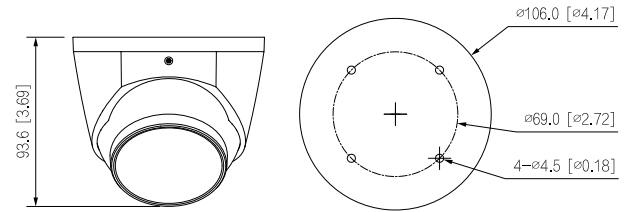

Structure

Casing	Inner core: metal; cover: plastic ( pedestal: plastic )
Dimensions	93.6 mm × Φ106.0 mm (3.69" × Φ4.17")
Net Weight	0.365 kg (0.8 lb)
Gross Weight	0.527 kg (1.2 lb)

Dimensions (mm[inch])